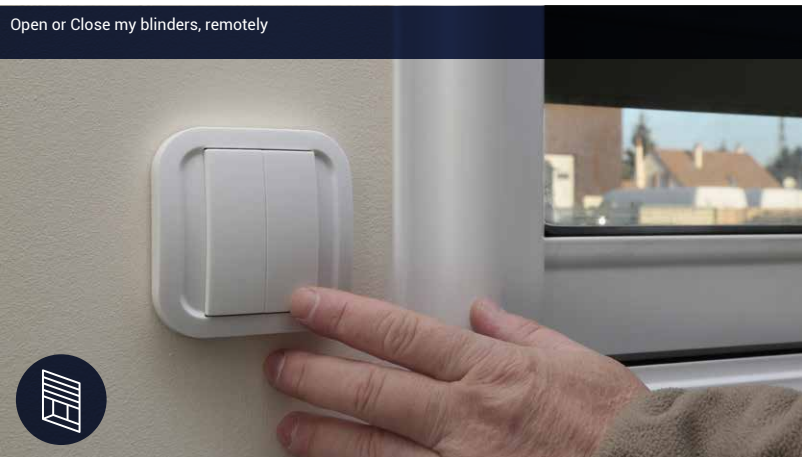

# WALL SWITCH

Open or Close my blinders, remotely

Switch ON/OFF my bed lamp

Control my lights, remotely and easily

Switch ON or OFF my alarm system, while I'm passing the doorway

## TECHNICAL SPECIFICATIONS

Power supply: CR2032 battery  
1.5 to 2 years lifetime  
4 buttons  
Wall mounting using  
adhesive bonding (included)  
or screws (not included)  
Operational temperature:  
10°C to 40°C  
Radio: Z-Wave® 500 Series  
Frequency depending on Region  
Range: 40m indoor / 80m outdoor  
Dimensions: 80\*80\*15mm