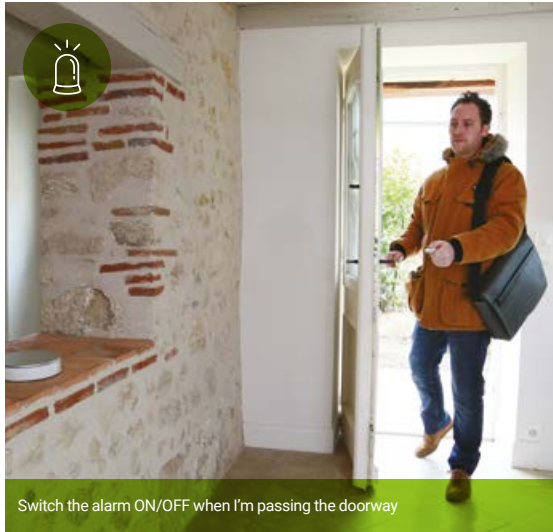

THE SOFT BUTTON

FEATURES

This smart button, compatible with EnOcean® devices using the profile D2-03-0A, has 3 types of press to customize to launch your own scenarios and control your home: light, heating, home access, electrical devices, etc.