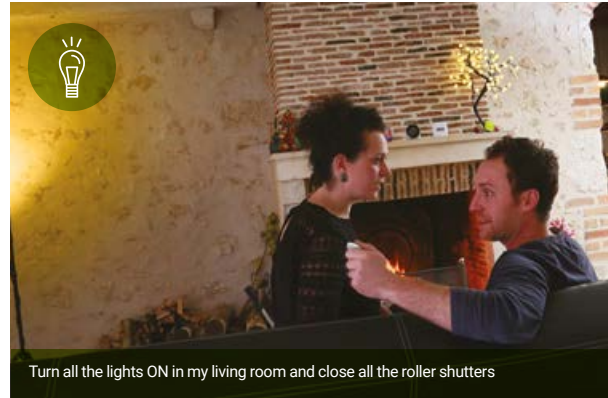

THE SOFT BUTTON

FEATURES

This smart button, compatible with EnOcean® devices using the profile D2-03-0A, has 3 types of press to customize to launch your own scenarios and control your home: light, heating, home access, electrical devices, etc.