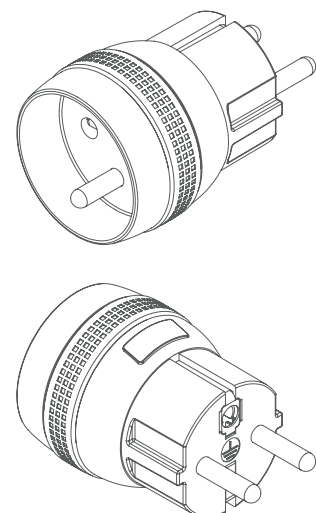

PRODUCT REFERENCE

Type E (French standard) - MSP-2-1-01 - EAN: 3700313921401

Schuko (German standard) - MSP-2-1-11 - EAN: 3700313921418